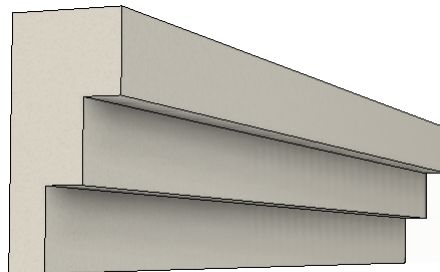

EAVES / CROWN MOULDING

S-30

SE-4

OTHER CUSTOM DESIGNS AVAILABLE
Contact Our Sales Team Ph. (909) 598-3856

www.vefoinc.com

Products are Available in

- -Raw Foam
- -Base Coat Plaster
- -Smooth Coat (Paint Ready)
- -Lite-cast /Pre-Cast Stone