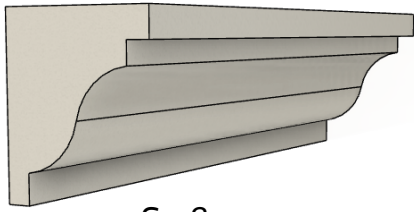

## EAVES / CROWN MOULDING

S-38

S-39

S-40

S-94

S-12

COVE-1

S-74B

- Raw Foam
- Base Coat Plaster
- Smooth Coat (Paint Ready)
- Lite-cast /Pre-Cast Stone