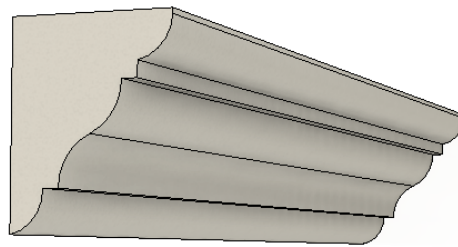

## EAVES / CROWN MOULDING

S-38

S-39

S-40

S-94

S-12

COVE-1

S-74B

- Raw Foam
- Base Coat Plaster
- Smooth Coat (Paint Ready)
- Lite-cast /Pre-Cast Stone