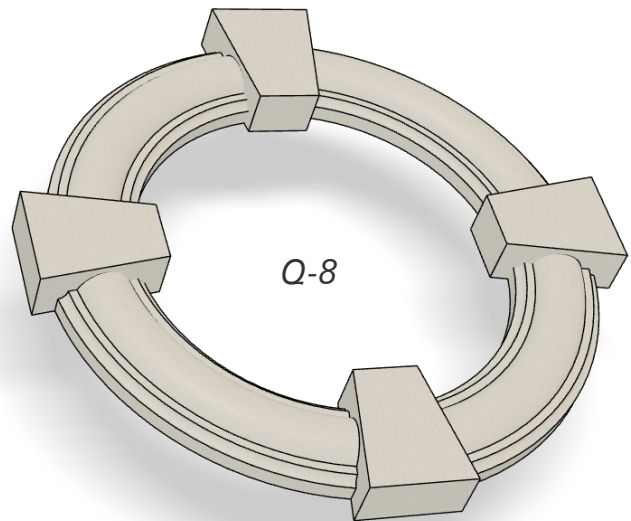

Q-FOILS & ROSSETTES

POPULAR SIZES

- *18" O.D
- *24" O.D
- *30" O.D
- *36" O.D

Products are Available in

- Raw Foam
- Base Coat Plaster
- Smooth Coat (Paint Ready)
- Lite-cast /Pre-Cast Stone

OTHER CUSTOM DESIGNS AVAILABLE
Contact Our Sales Team Ph. (909) 598-3856