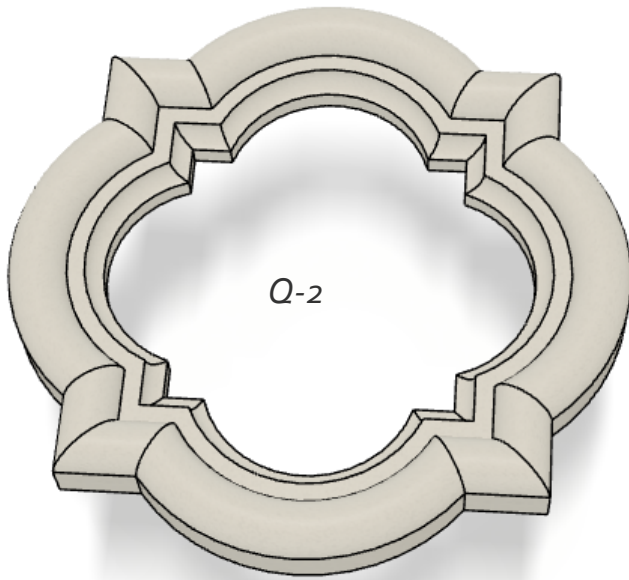

Q-FOILS & ROSSETTES

POPULAR SIZES

- *18" O.D
- *24" O.D
- *30" O.D
- *36" O.D

Products are Available in

- Raw Foam
- Base Coat Plaster
- Smooth Coat (Paint Ready)
- Lite-cast /Pre-Cast Stone

OTHER CUSTOM DESIGNS AVAILABLE
Contact Our Sales Team Ph. (909) 598-3856