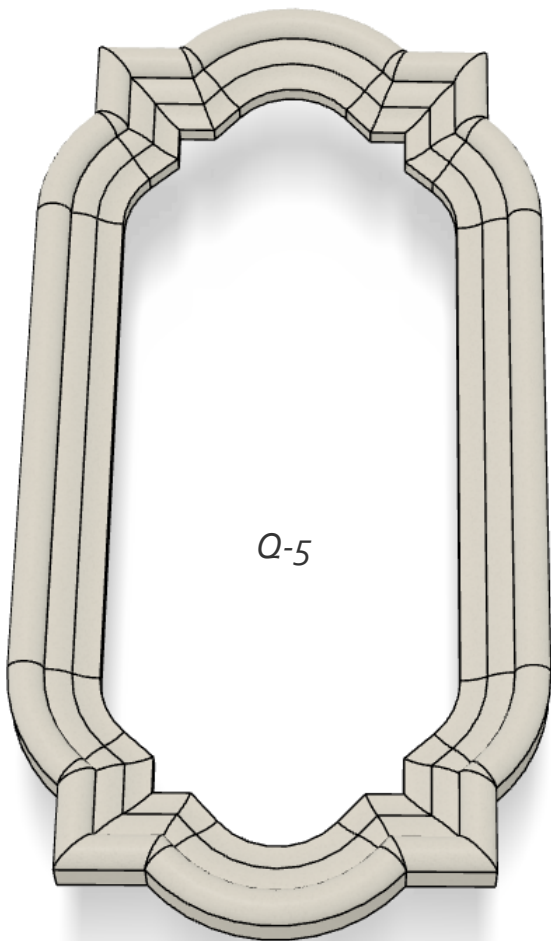

Q-FOILS & ROSSETTES

POPULAR SIZES

- *18" O.D
- *24" O.D
- *30" O.D
- *36" O.D

Products are Available in

- Raw Foam
- Base Coat Plaster
- Smooth Coat (Paint Ready)
- Lite-cast /Pre-Cast Stone

OTHER CUSTOM DESIGNS AVAILABLE
Contact Our Sales Team Ph. (909) 598-3856