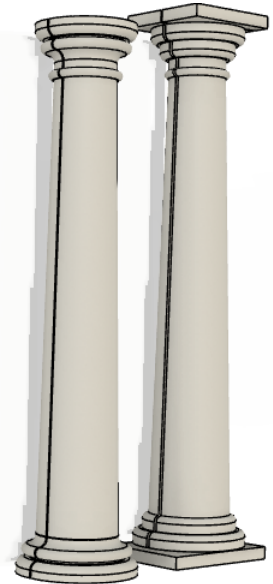

COLUMNS

COLUMNS ARE FABRICATED TO CUSTOM DIMENSIONS.

STRAIGHT ROUND

C-109

C-110

C-111

C-112

TAPER ROUND

C-113

C-114

TYPICAL SHAFT DIAMETERS.
 10" DIAM.
 12" DIAM.
 14" DIAM.
 18" DIAM.

TUSCAN / PRE-CAST STONE

STRAIGHT SQUARE

C-106

C-105

C-104