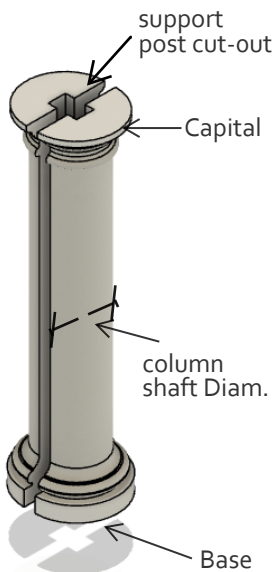

C-107

C-108