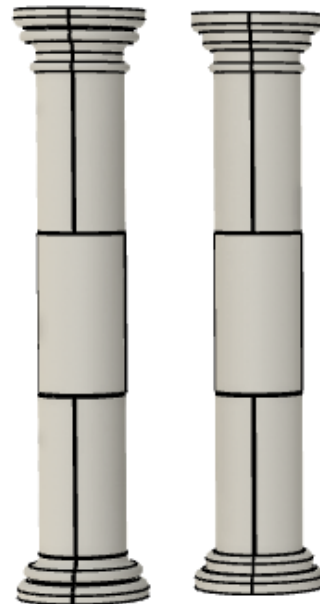

C-107

C-108