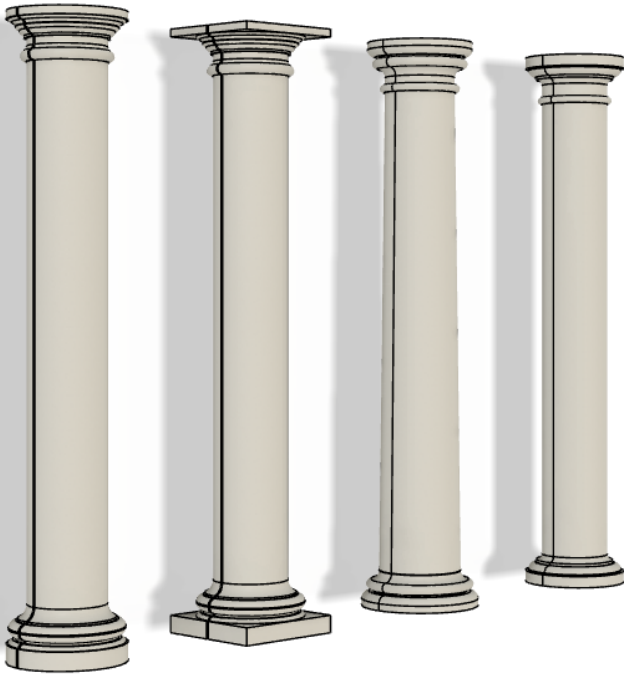

COLUMNS

COLUMNS ARE FABRICATED TO CUSTOM DIMENSIONS.

STRAIGHT ROUND

C-109

C-110

C-111

C-112

TAPER ROUND

C-113

C-114

TYPICAL SHAFT DIAMETERS.
 10" DIAM.
 12" DIAM.
 14" DIAM.
 18" DIAM.

TUSCAN / PRE-CAST STONE

STRAIGHT SQUARE

C-106

C-105

C-104