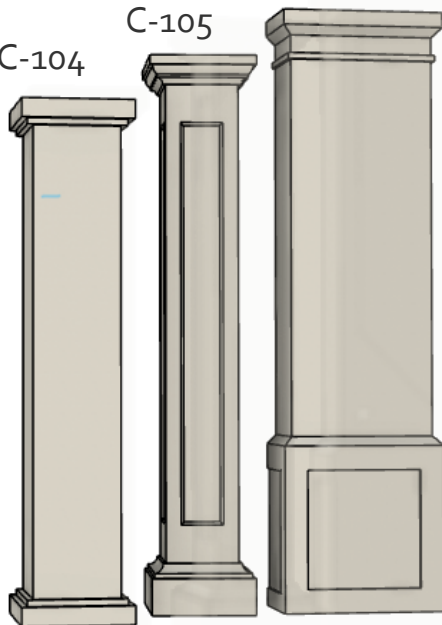

C-113

C-114

TYPICAL SHAFT DIAMETERS.
 10" DIAM.
 12" DIAM.
 14" DIAM.
 18" DIAM.

TUSCAN / PRE-CAST STONE

STRAIGHT SQUARE

C-106

C-105

C-104