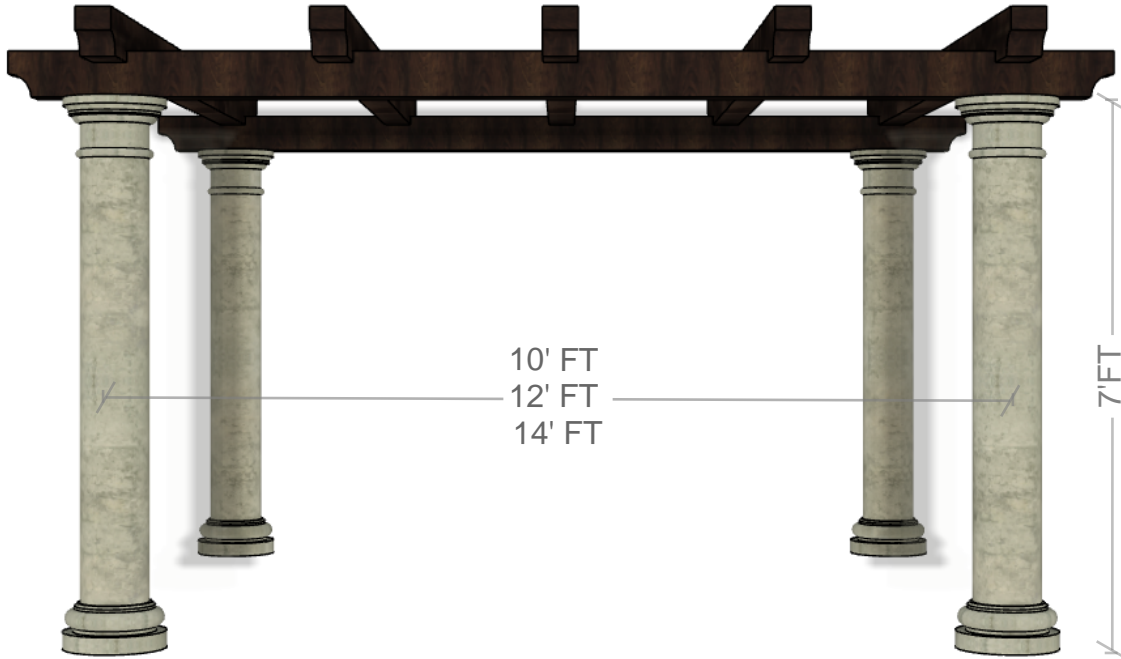

TUSCAN PERGOLA SETS

Create your ideal Outdoor lounge area with our Exclusive Tuscan pergolas.
Our Lime Stone columns and Faux- woodgrain Beams are Crafted from High Quality materials that will transform your outdoor living space adding elegance and Natural Beauty.

AVAILABLE SIZES.

10' X 10'

10' X 12'

12' X 12'

14' X 14'

PARTS INCLUDED PER SET

4 ea columns @ 7' ft Height

5 ea Cross Beams.